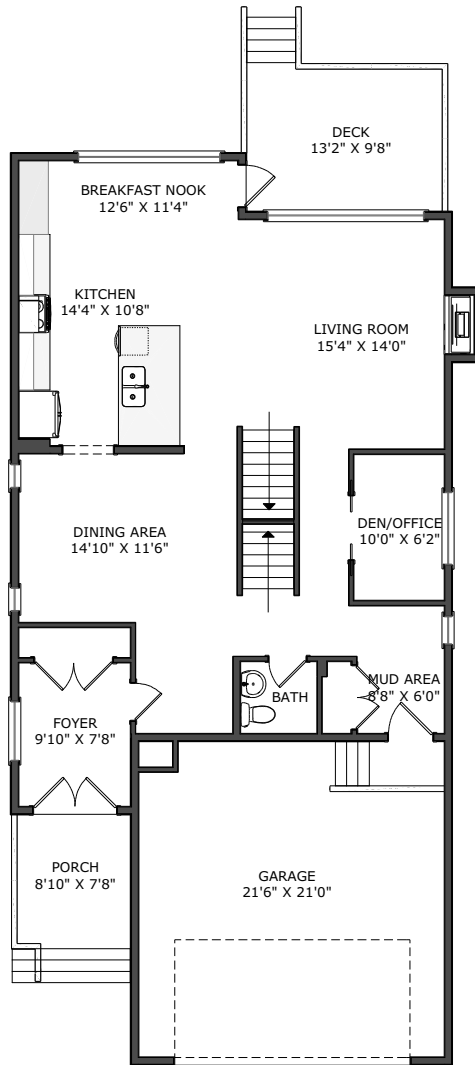

147 COOPERSFIELD WAY SW, CALGARY, AB

MAIN - 1180.83 Sq.ft. / 109.70 m²

UPPER - 1501.43 Sq.ft. / 139.48 m²

RMS TOTAL - 2682.26 Sq.ft. / 249.18 m²

SERGHEI CICALA
CENTURY 21 POWER REALTY
403.370.3335
CICALASERGHEI@GMAIL.COM
MARCH 7, 2019

DETACHED SINGLE FAMILY

*RECA RMS MEASUREMENTS ARE TAKEN TO EXTERIOR FOUNDATION

MAIN LEVEL

UPPER LEVEL