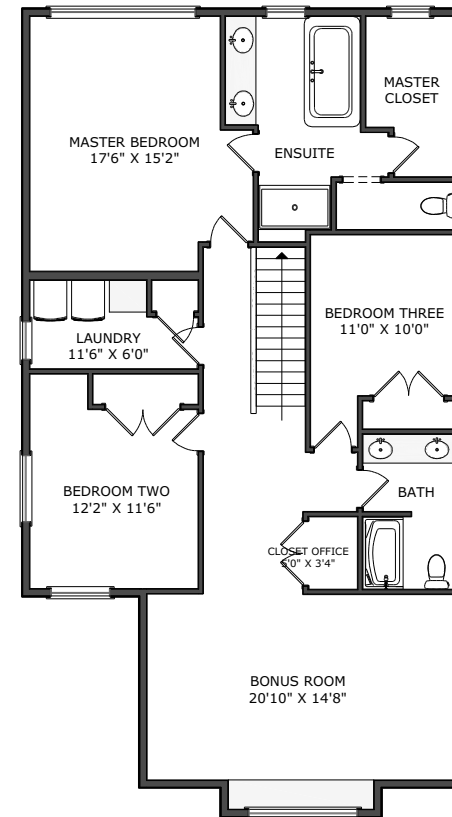

147 COOPERSFIELD WAY SW, CALGARY, AB

MAIN - 1180.83 Sq.ft. / 109.70 m²

UPPER - 1501.43 Sq.ft. / 139.48 m²

RMS TOTAL - 2682.26 Sq.ft. / 249.18 m²

SERGHEI CICALA
CENTURY 21 POWER REALTY
403.370.3335
CICALASERGHEI@GMAIL.COM
MARCH 7, 2019

DETACHED SINGLE FAMILY

*RECA RMS MEASUREMENTS ARE TAKEN TO EXTERIOR FOUNDATION

MAIN LEVEL

UPPER LEVEL